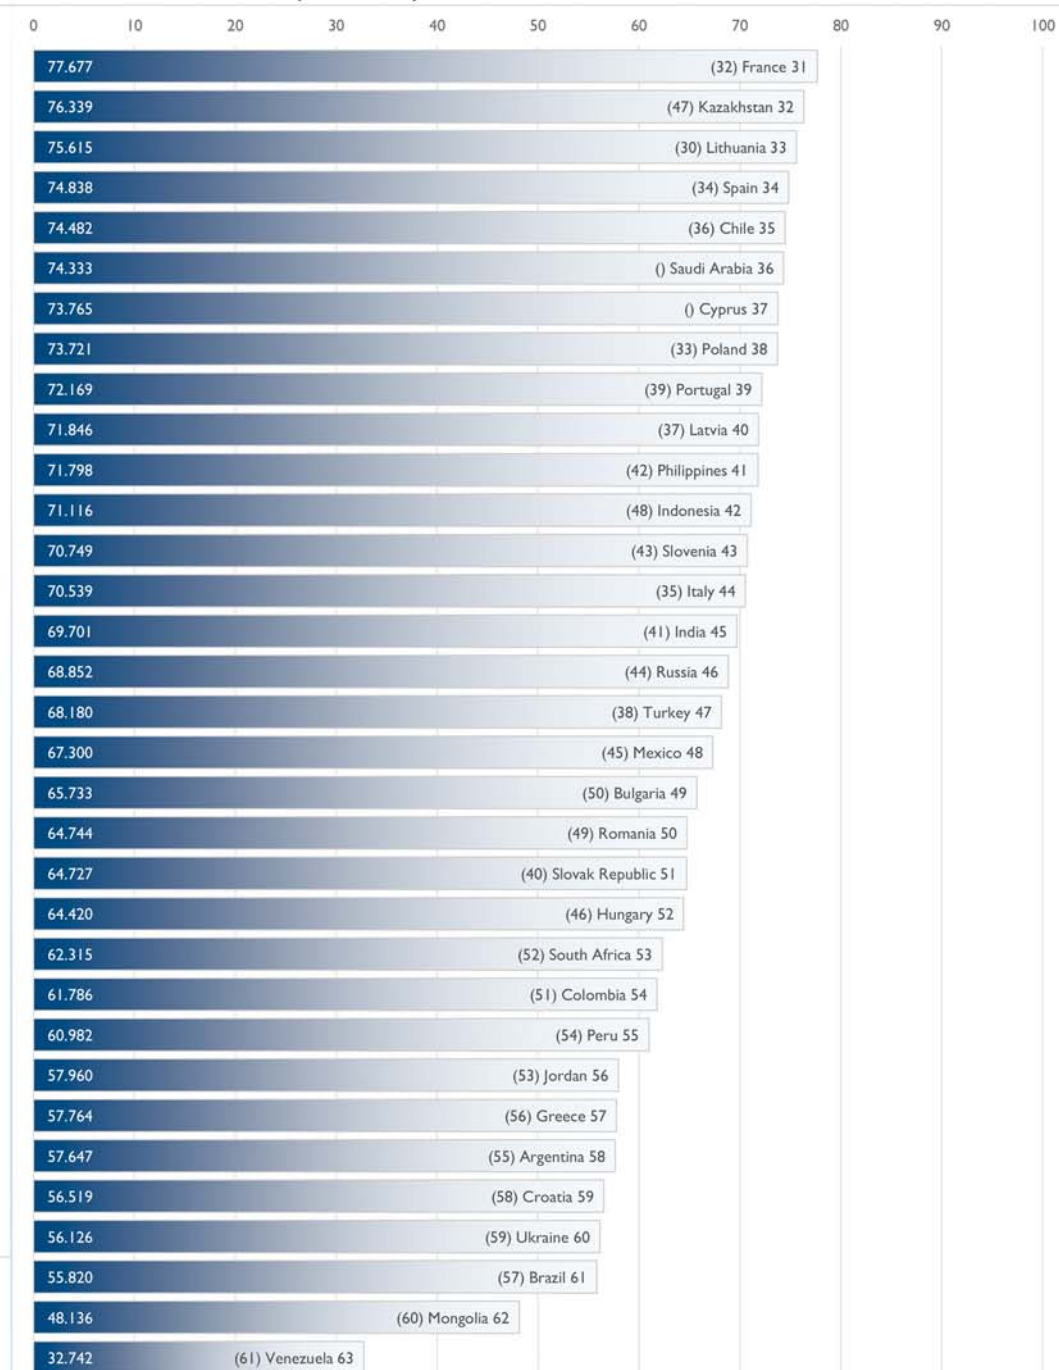

THE 2017 IMD WORLD COMPETITIVENESS SCOREBOARD

COMPETITIVENESS RANKING (Ranks 1 - 30)

COMPETITIVENESS RANKING (Ranks 31 - 63)

(2016 rankings are in parentheses)