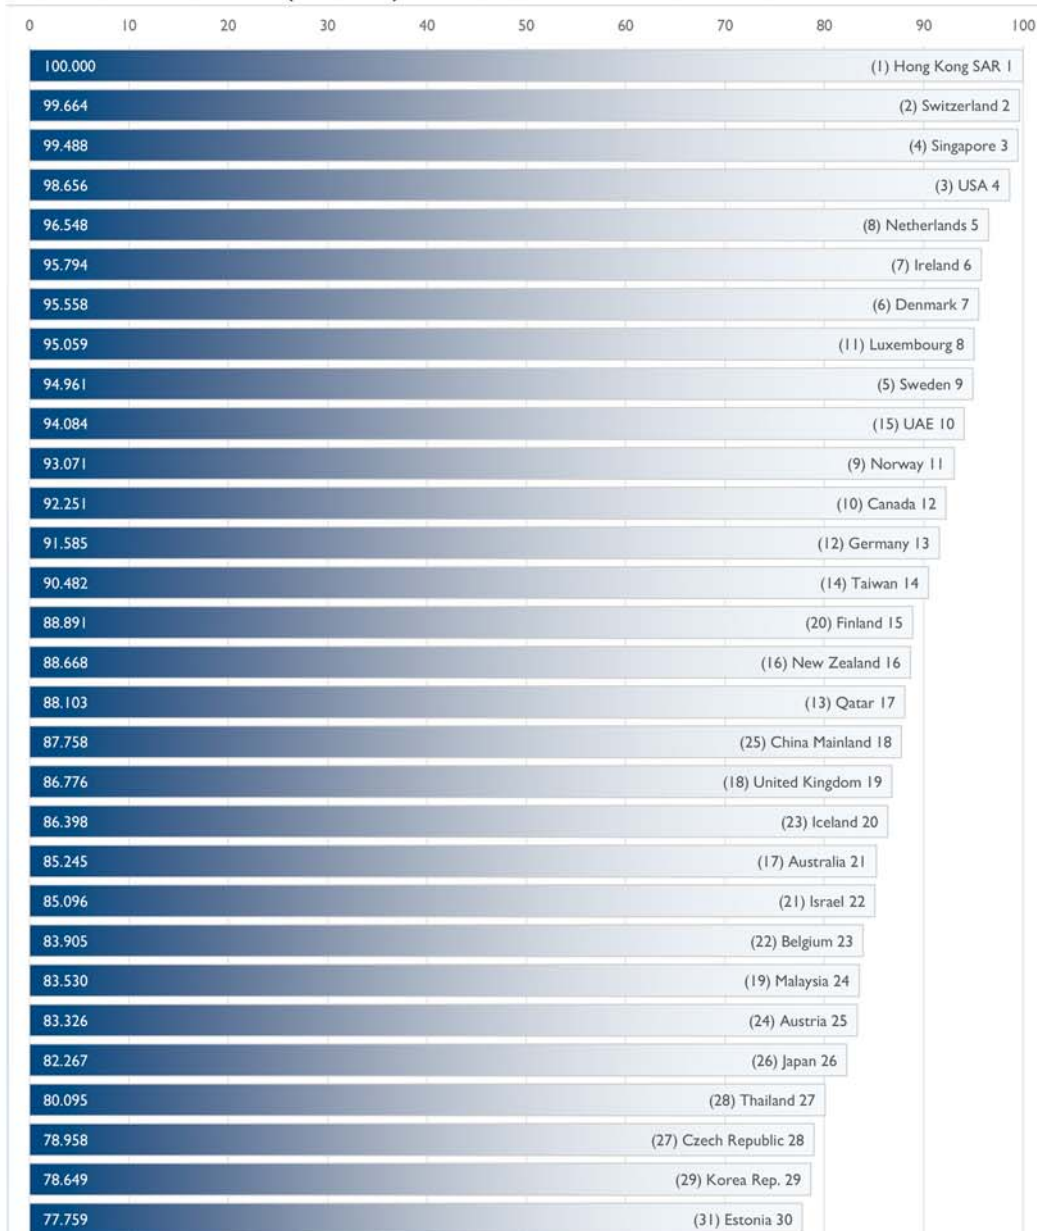

THE 2017 IMD WORLD COMPETITIVENESS SCOREBOARD

COMPETITIVENESS RANKING (Ranks 1 - 30)

COMPETITIVENESS RANKING (Ranks 31 - 63)

(2016 rankings are in parentheses)